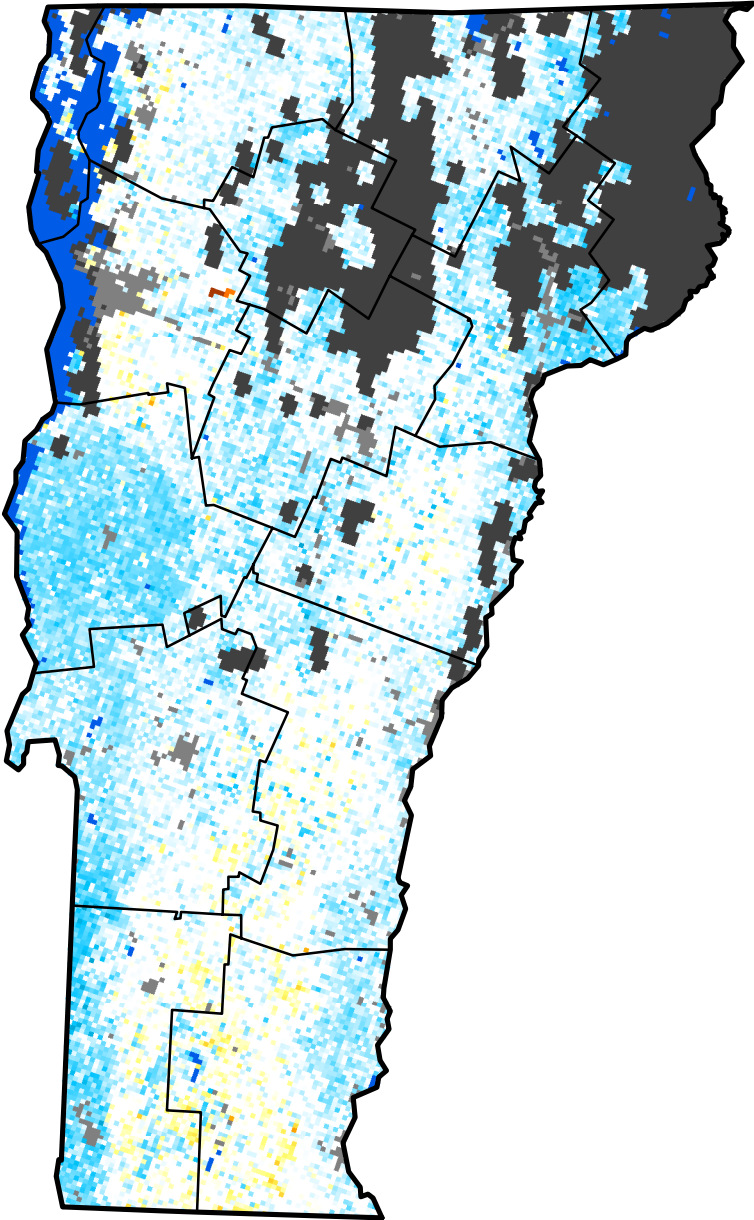

Quick Drought Response Index

Vermont

May 8, 2022
(Week 19)

Conditions Relative to
4-Week Historical Average

CALMIT
University of Nebraska - Lincoln
Center for Advanced Land Management Information Technologies