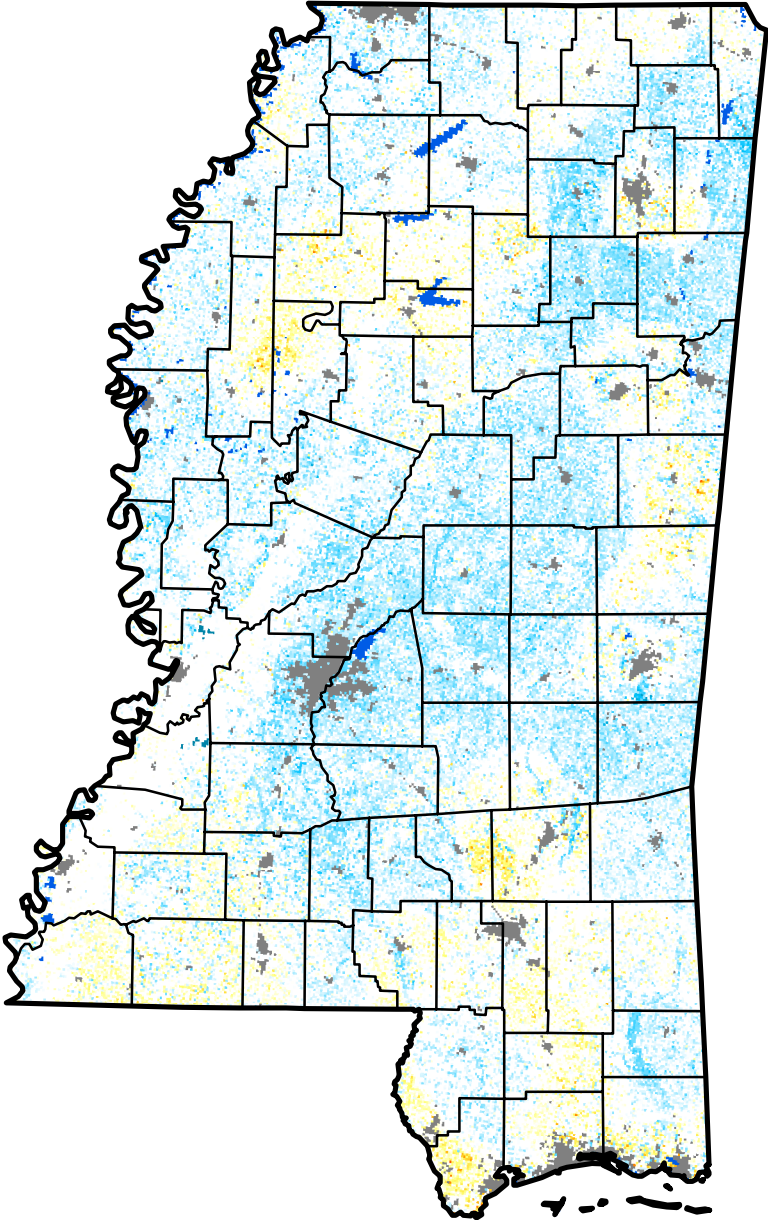

Quick Drought Response Index

Mississippi

May 8, 2022
(Week 19)

Conditions Relative to
4-Week Historical Average

CALMIT
University of Nebraska - Lincoln
Center for Advanced Land Management Information Technologies