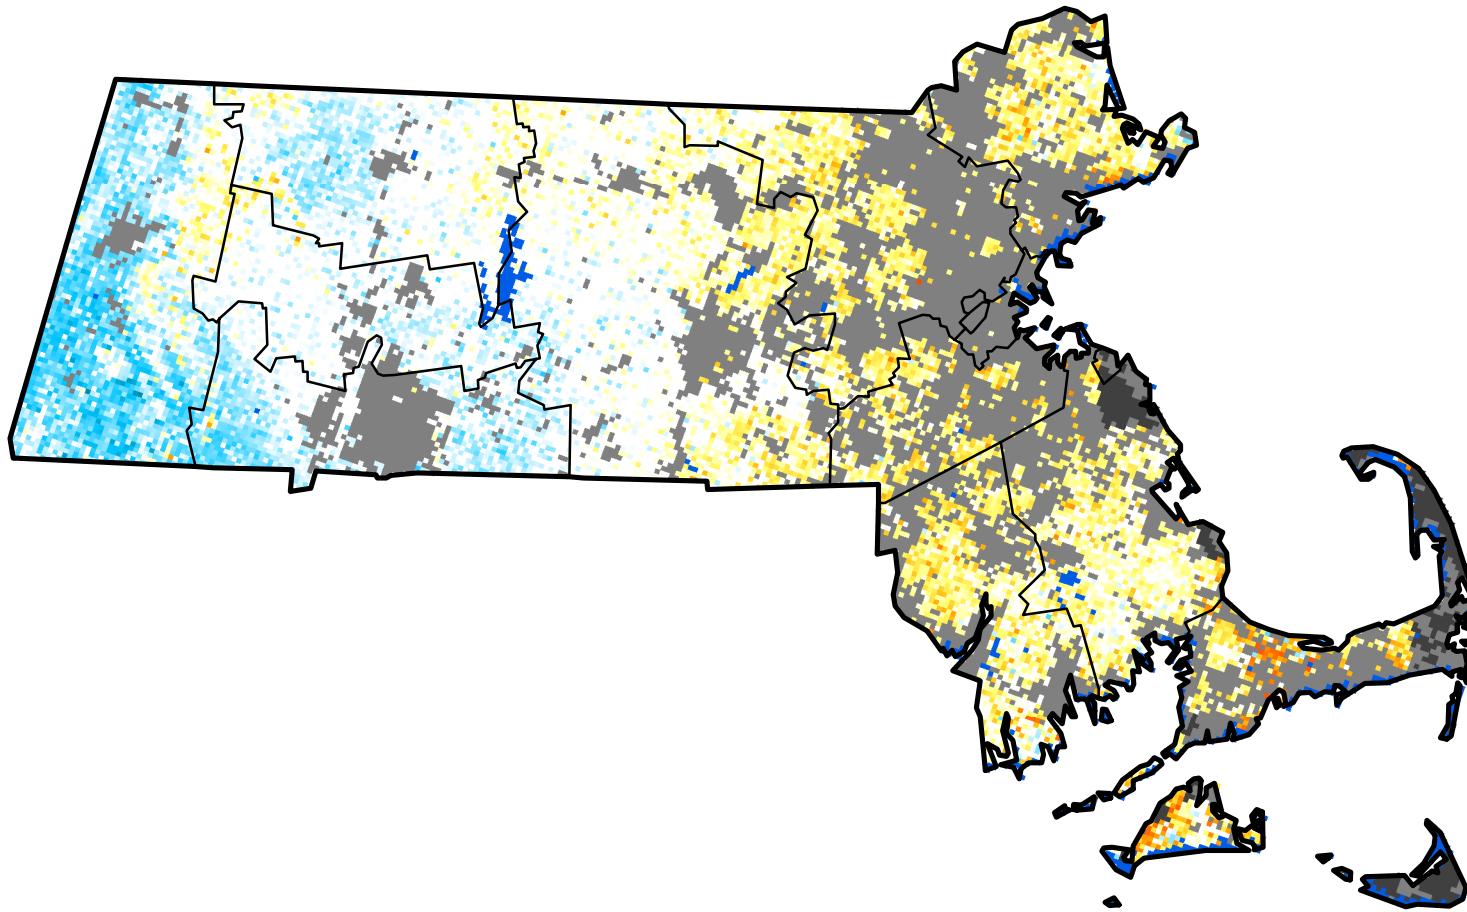

Quick Drought Response Index

Massachusetts

May 8, 2022
(Week 19)

Conditions Relative to
4-Week Historical Average