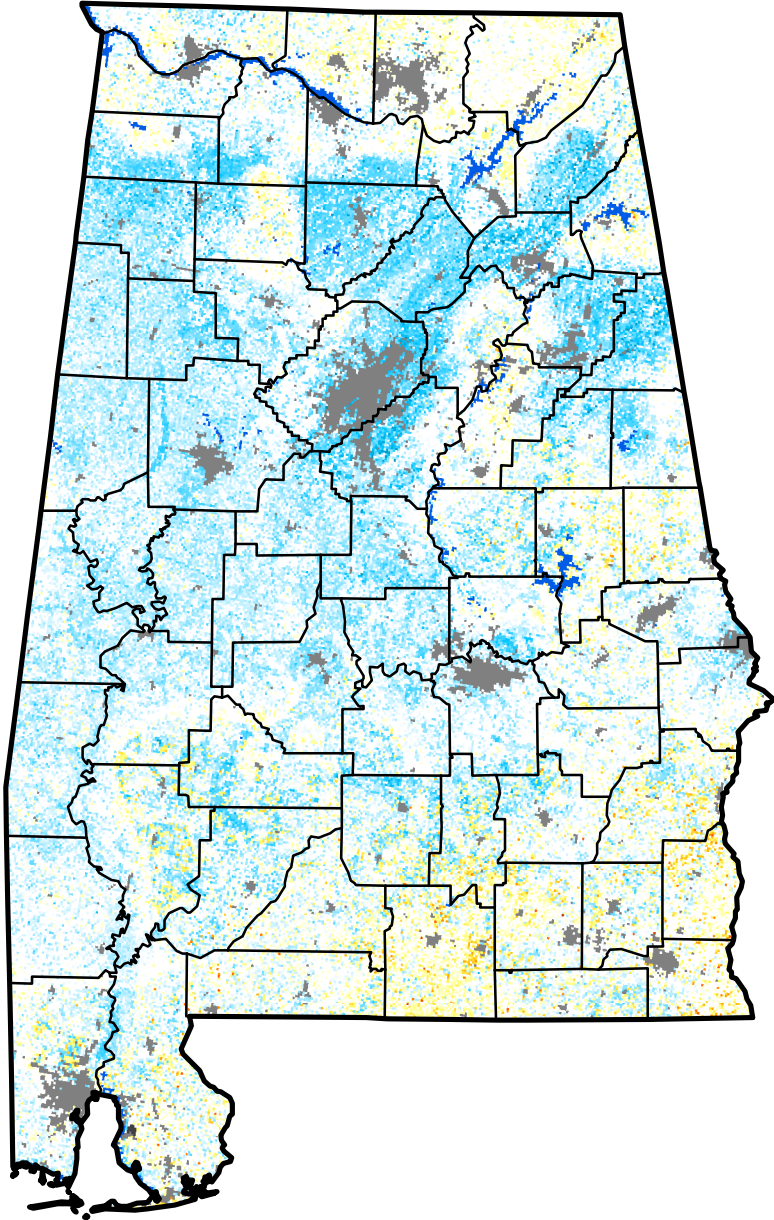

Quick Drought Response Index

Alabama

May 8, 2022
(Week 19)

Conditions Relative to
4-Week Historical Average

CALMIT
University of Nebraska - Lincoln
Center for Advanced Land Management Information Technologies