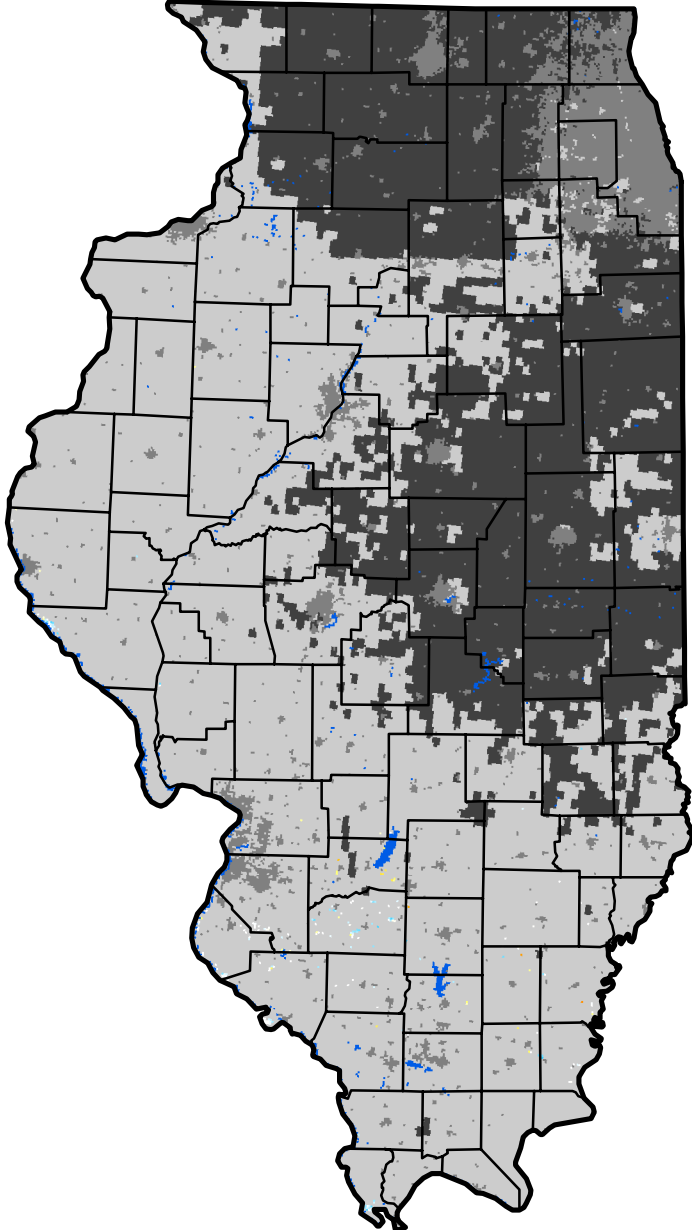

Quick Drought Response Index

Illinois

January 16, 2022
(Week 3)

Conditions Relative to
4-Week Historical Average

-  Wetter
-  Near Average
-  Drier
-  Out of Season
-  Urban
-  No Data
-  Water

CALMIT
University of Nebraska - Lincoln
Center for Advanced Land Management Information Technologies