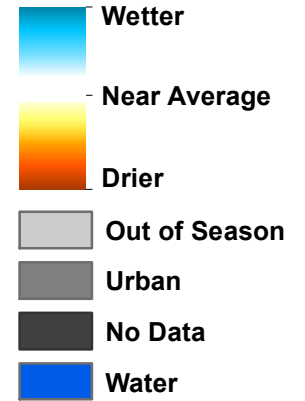

Quick Drought Response Index

Wisconsin

September 10, 2017
(Week 37)

Conditions Relative to
4-Week Historical Average

CALMIT
University of Nebraska - Lincoln
Center for Advanced Land Management Information Technologies