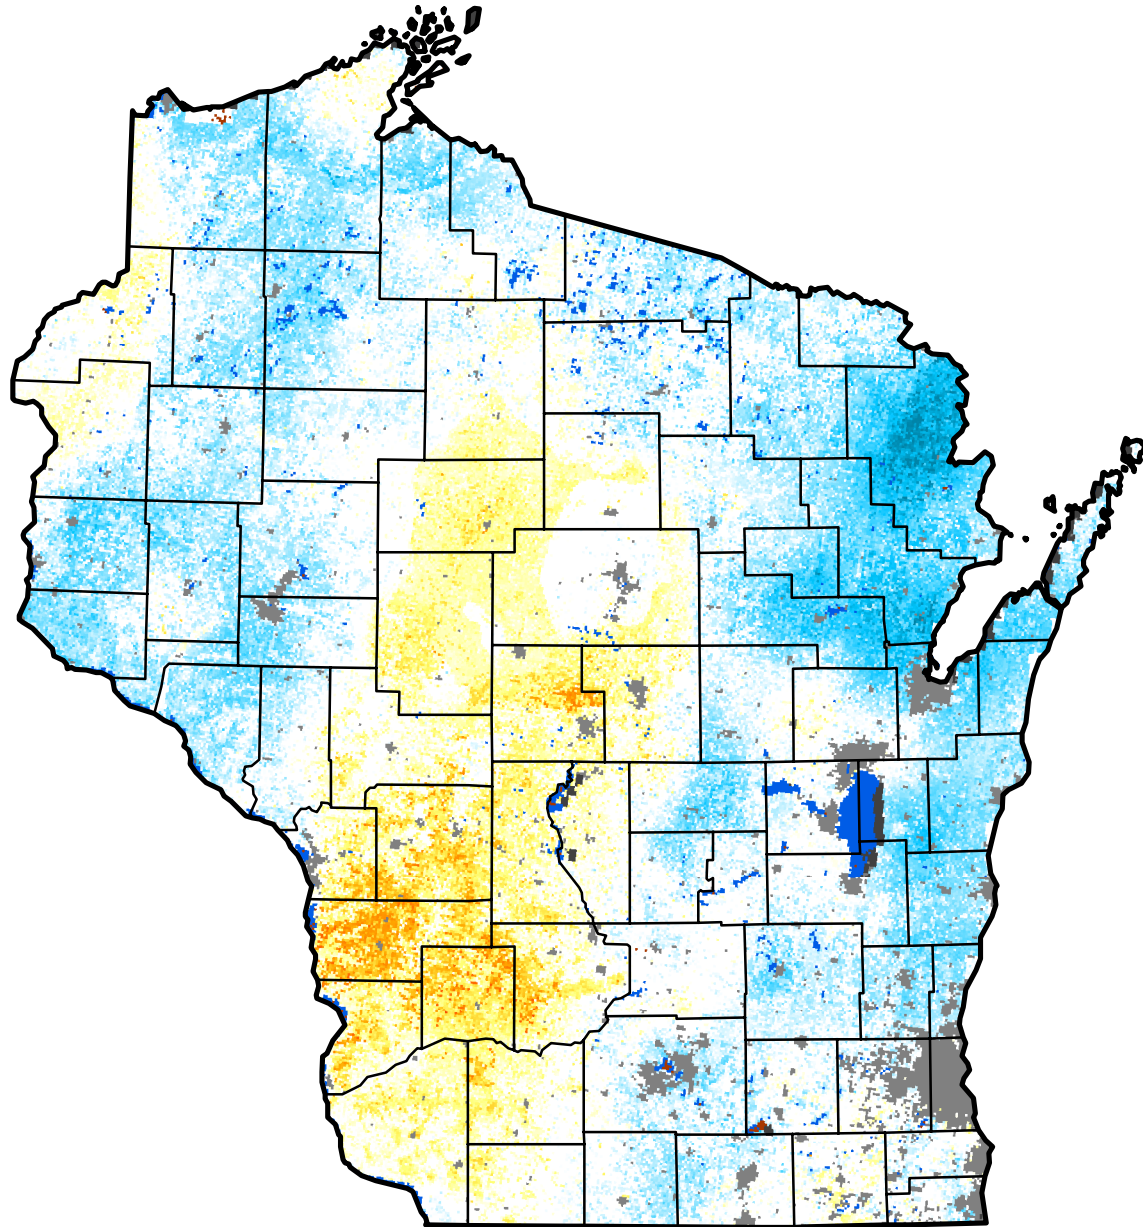

Quick Drought Response Index

Wisconsin

September 10, 2017
(Week 37)

Conditions Relative to
4-Week Historical Average

CALMIT
University of Nebraska - Lincoln
Center for Advanced Land Management Information Technologies