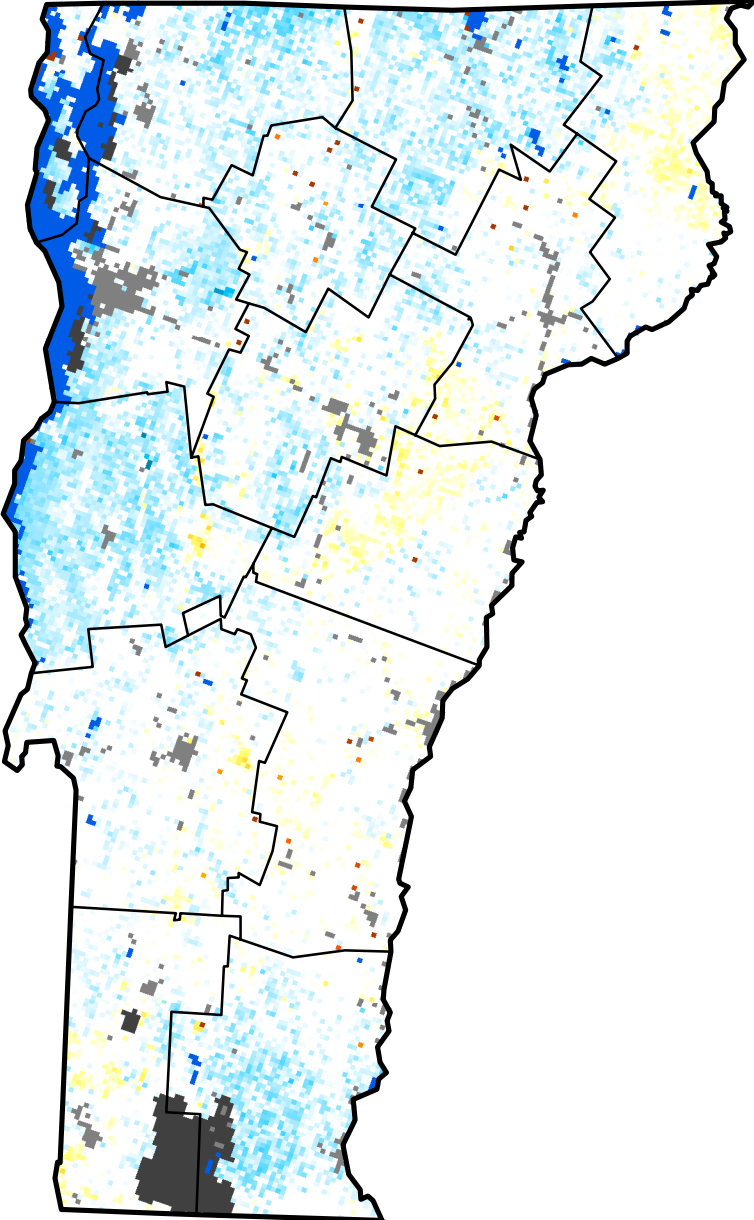

Quick Drought Response Index

Vermont

September 10, 2017
(Week 37)

Conditions Relative to
4-Week Historical Average

CALMIT
University of Nebraska - Lincoln
Center for Advanced Land Management Information Technologies