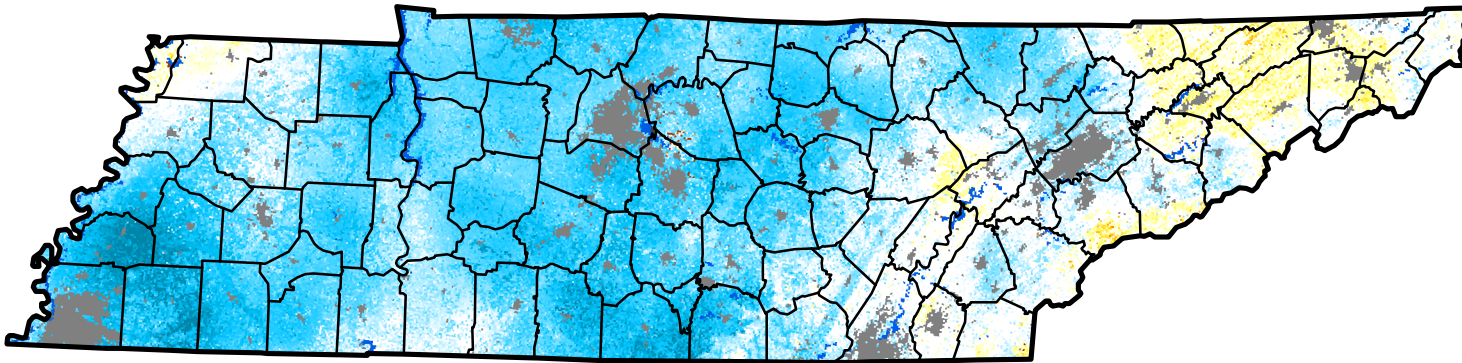

Quick Drought Response Index

Tennessee

September 10, 2017
(Week 37)

Conditions Relative to
4-Week Historical Average

CALMIT
University of Nebraska - Lincoln
Center for Advanced Land Management Information Technologies