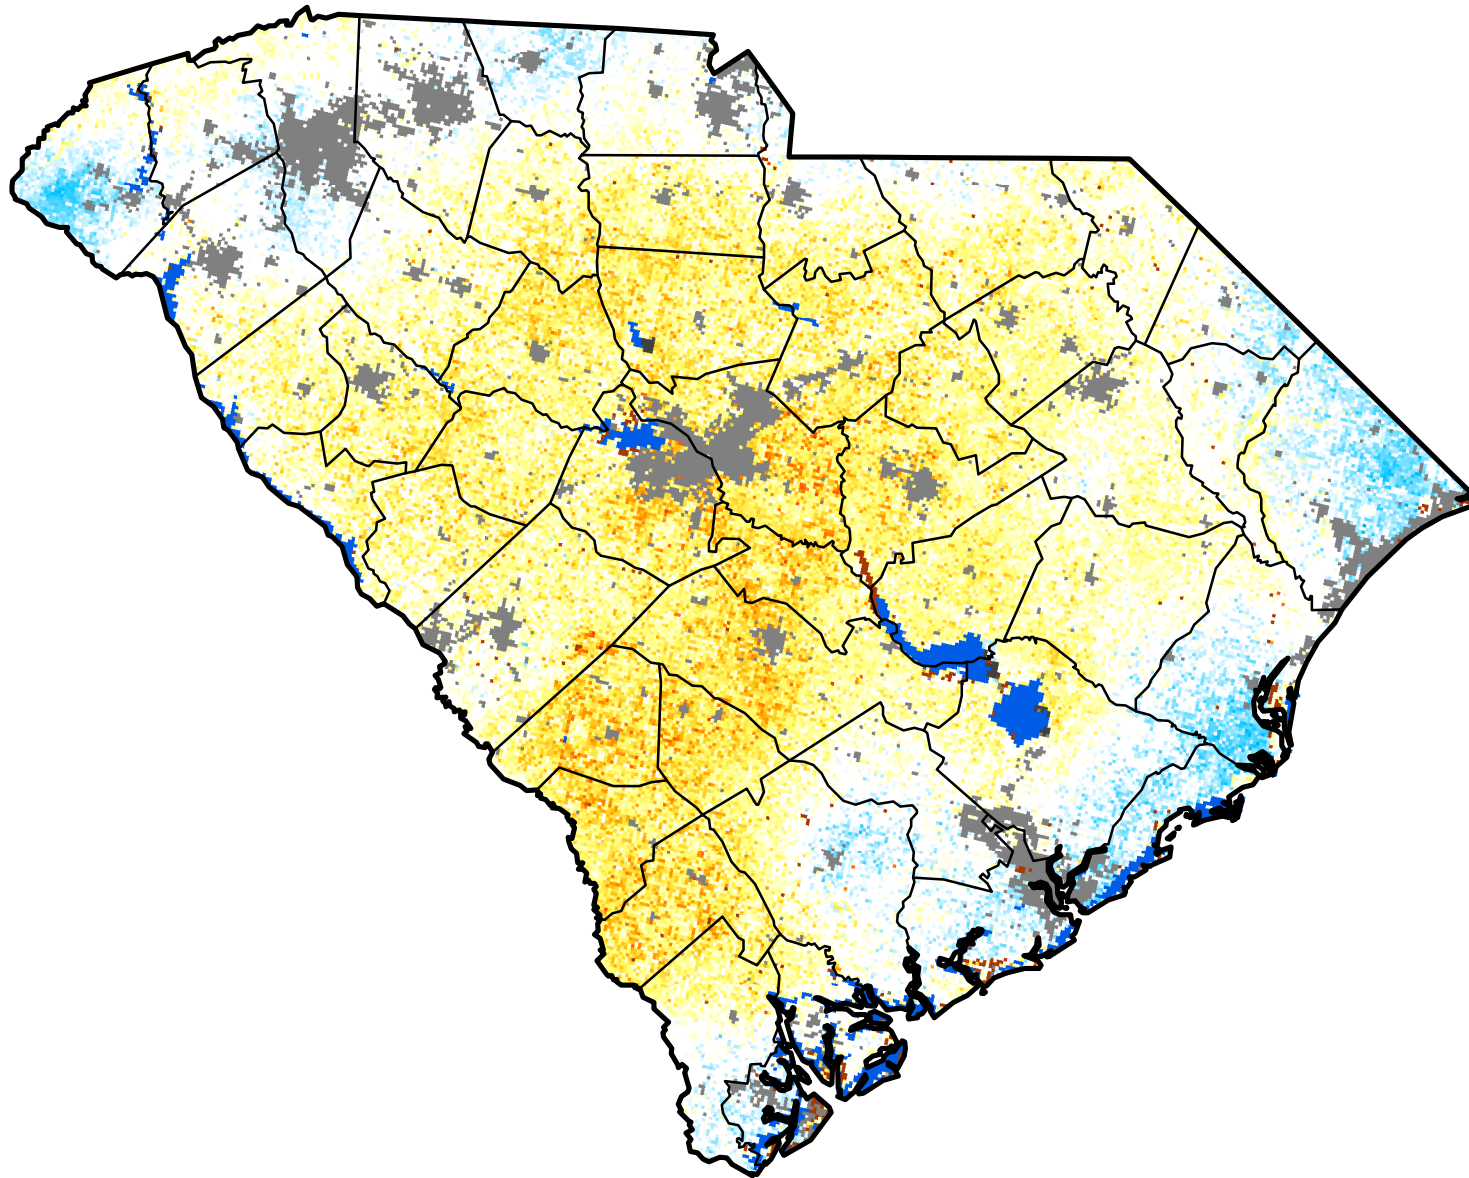

Quick Drought Response Index

South Carolina

September 10, 2017
(Week 37)

Conditions Relative to
4-Week Historical Average

CALMIT
University of Nebraska - Lincoln
Center for Advanced Land Management Information Technologies