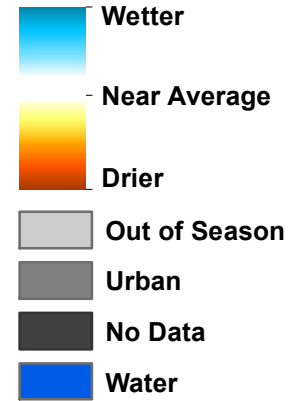

Quick Drought Response Index

South Carolina

September 10, 2017
(Week 37)

Conditions Relative to
4-Week Historical Average

CALMIT
University of Nebraska - Lincoln
Center for Advanced Land Management Information Technologies