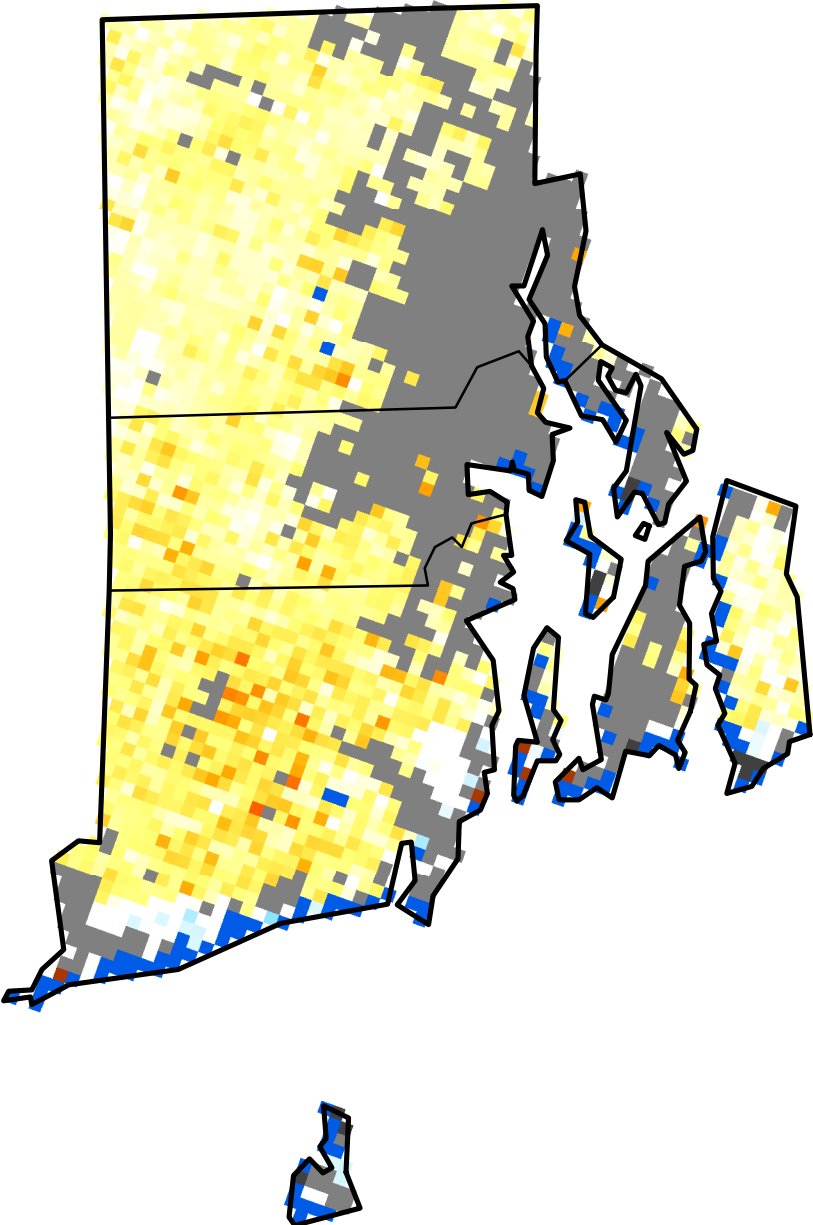

Quick Drought Response Index

Rhode Island

September 10, 2017
(Week 37)

Conditions Relative to
4-Week Historical Average

CALMIT
University of Nebraska - Lincoln
Center for Advanced Land Management Information Technologies