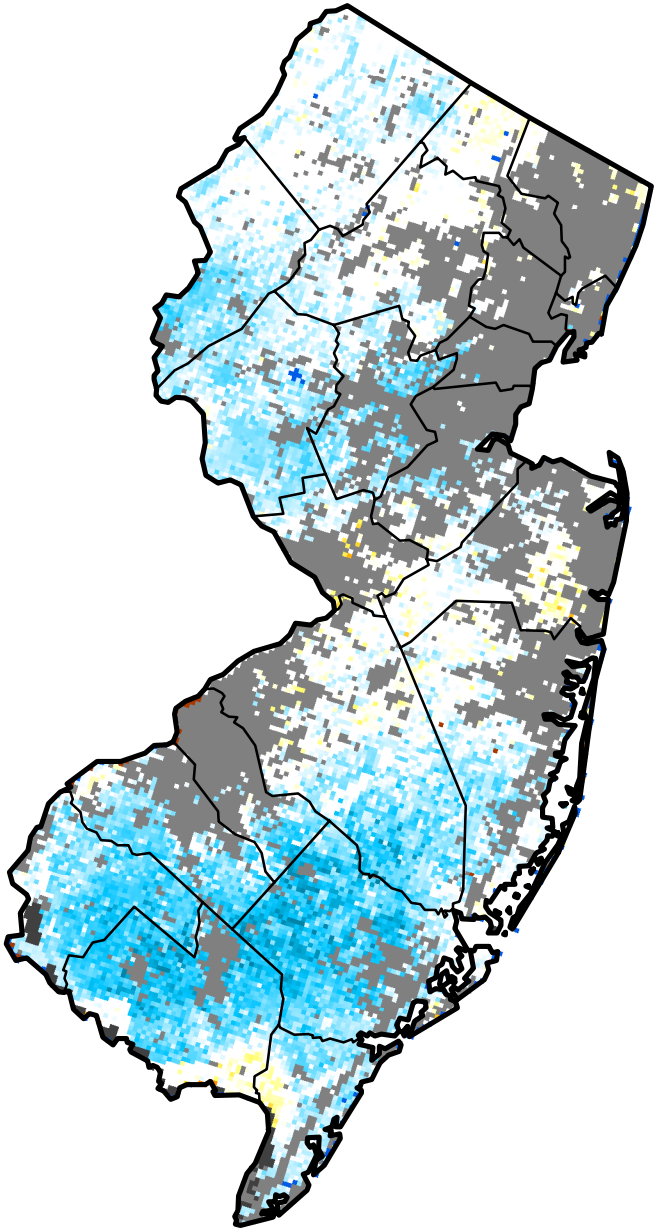

Quick Drought Response Index

New Jersey

September 10, 2017
(Week 37)

Conditions Relative to
4-Week Historical Average

CALMIT
University of Nebraska - Lincoln
Center for Advanced Land Management Information Technologies