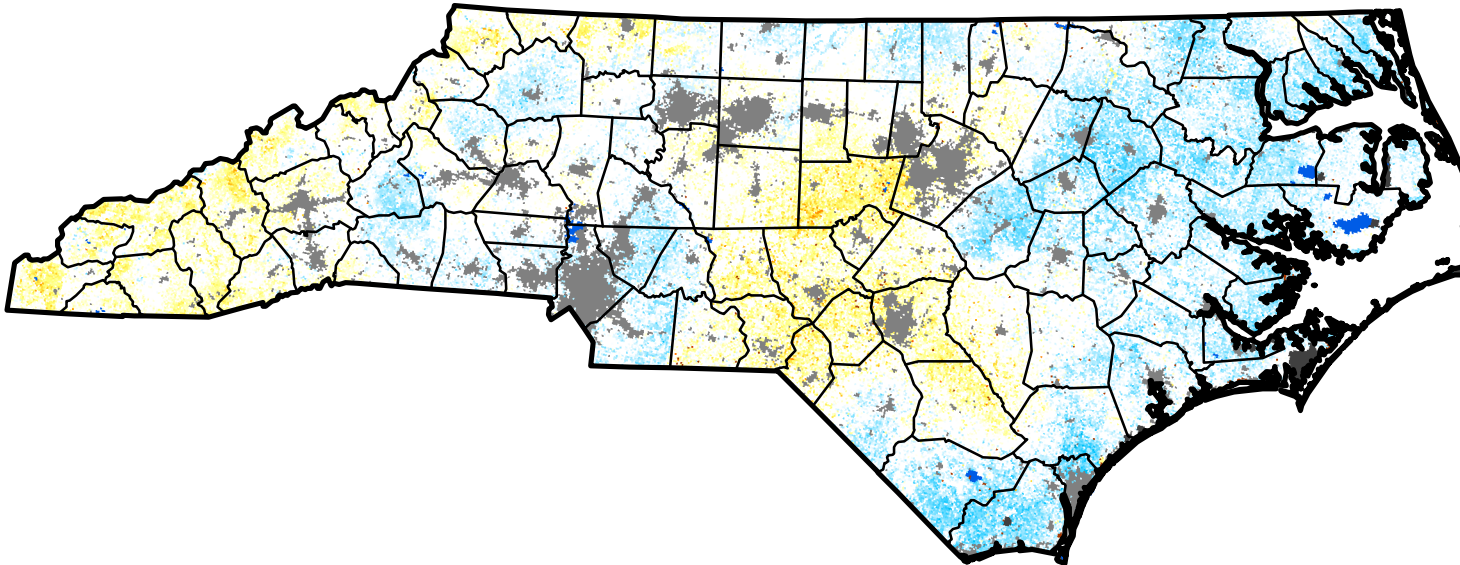

Quick Drought Response Index

North Carolina

September 10, 2017
(Week 37)

Conditions Relative to
4-Week Historical Average

CALMIT
University of Nebraska - Lincoln
Center for Advanced Land Management Information Technologies