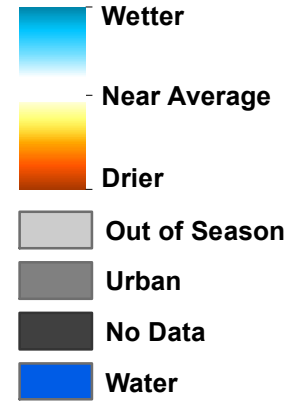

Quick Drought Response Index

North Carolina

September 10, 2017
(Week 37)

Conditions Relative to
4-Week Historical Average

CALMIT
University of Nebraska - Lincoln
Center for Advanced Land Management Information Technologies