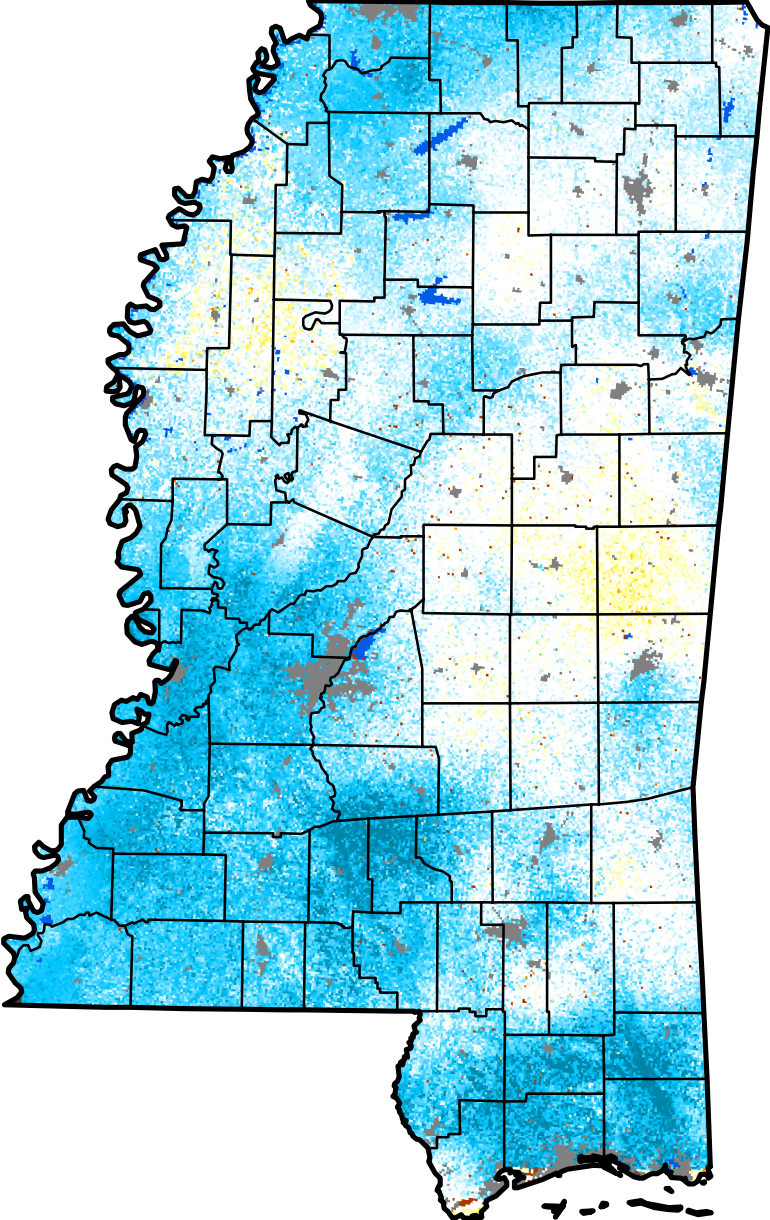

Quick Drought Response Index

Mississippi

September 10, 2017
(Week 37)

Conditions Relative to
4-Week Historical Average

-  Wetter
-  Near Average
-  Drier
-  Out of Season
-  Urban
-  No Data
-  Water

CALMIT
University of Nebraska - Lincoln
Center for Advanced Land Management Information Technologies