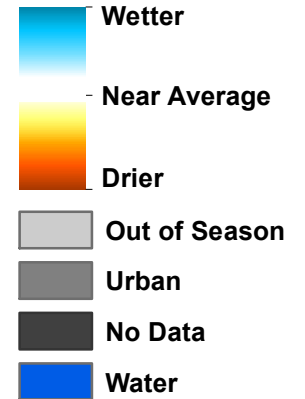

Quick Drought Response Index

Missouri

September 10, 2017
(Week 37)

Conditions Relative to
4-Week Historical Average

CALMIT
University of Nebraska - Lincoln
Center for Advanced Land Management Information Technologies