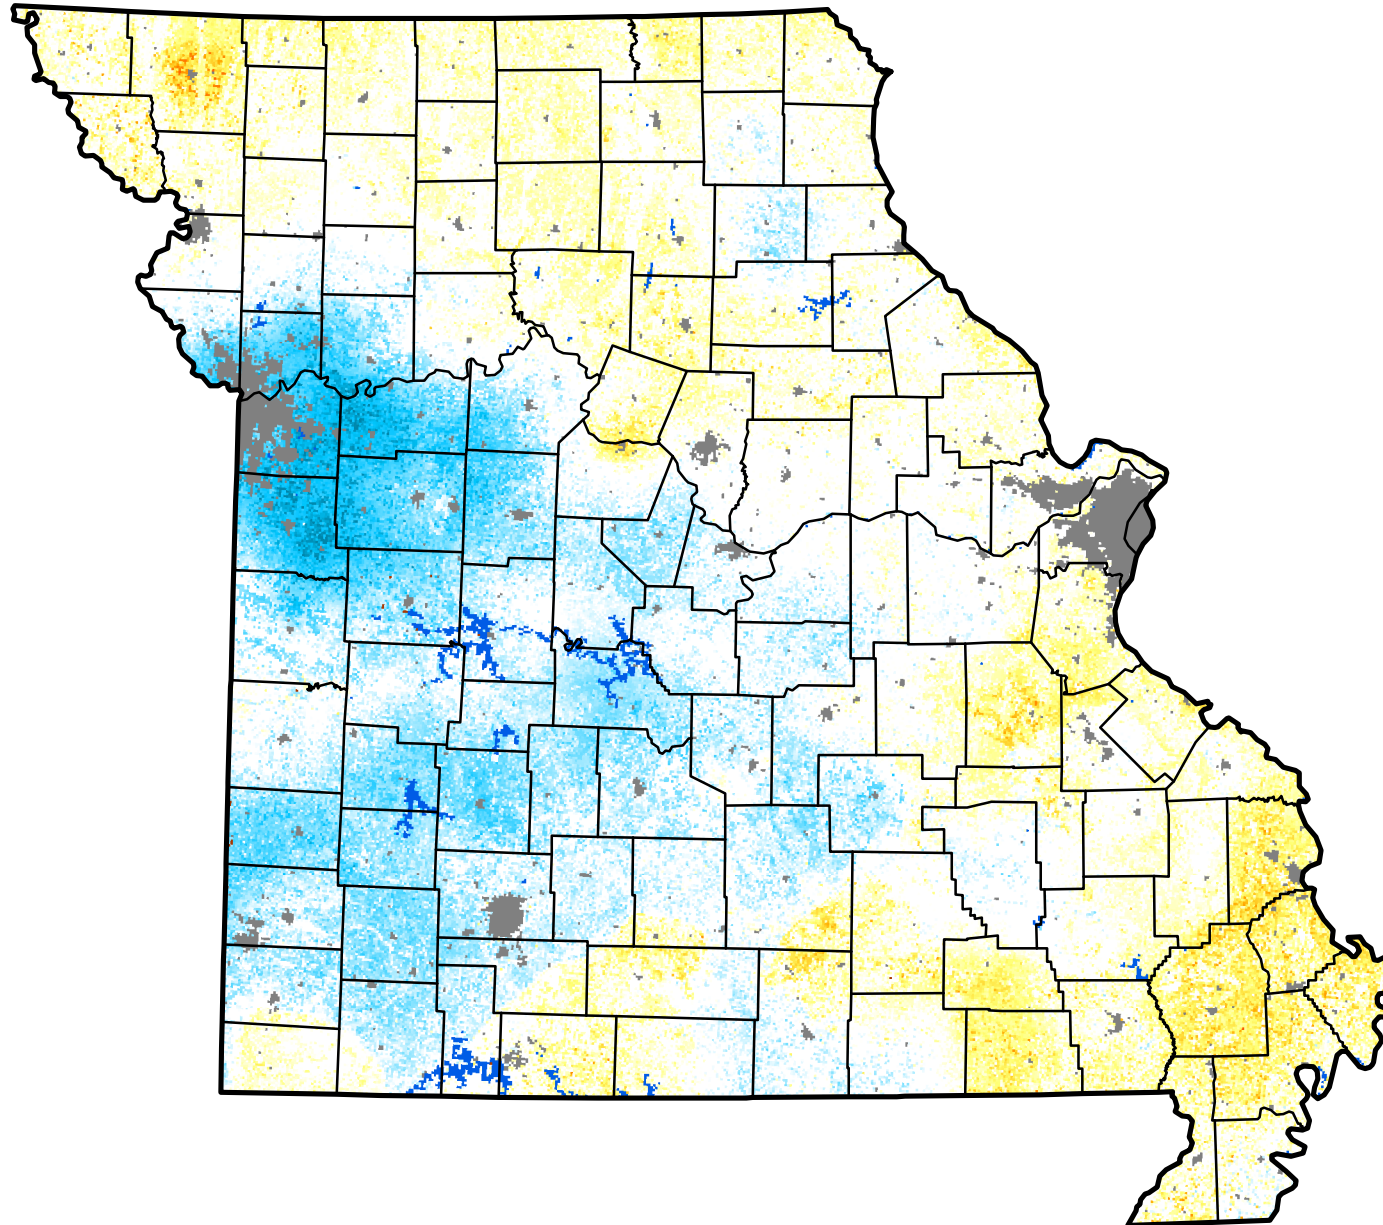

Quick Drought Response Index

Missouri

September 10, 2017
(Week 37)

Conditions Relative to
4-Week Historical Average

CALMIT
University of Nebraska - Lincoln
Center for Advanced Land Management Information Technologies