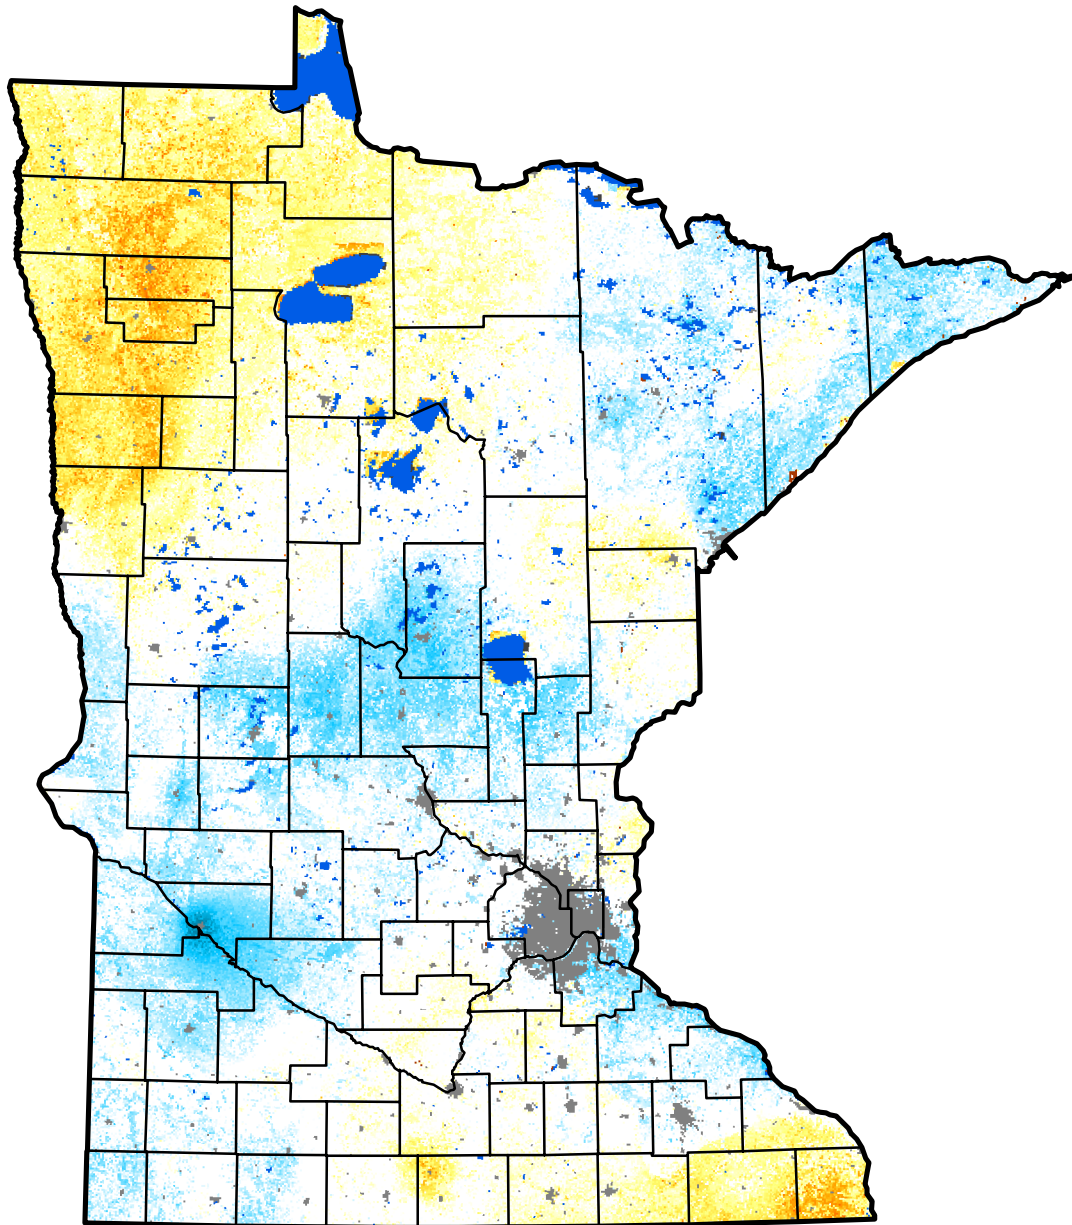

Quick Drought Response Index

Minnesota

September 10, 2017
(Week 37)

Conditions Relative to
4-Week Historical Average

CALMIT
University of Nebraska - Lincoln
Center for Advanced Land Management Information Technologies