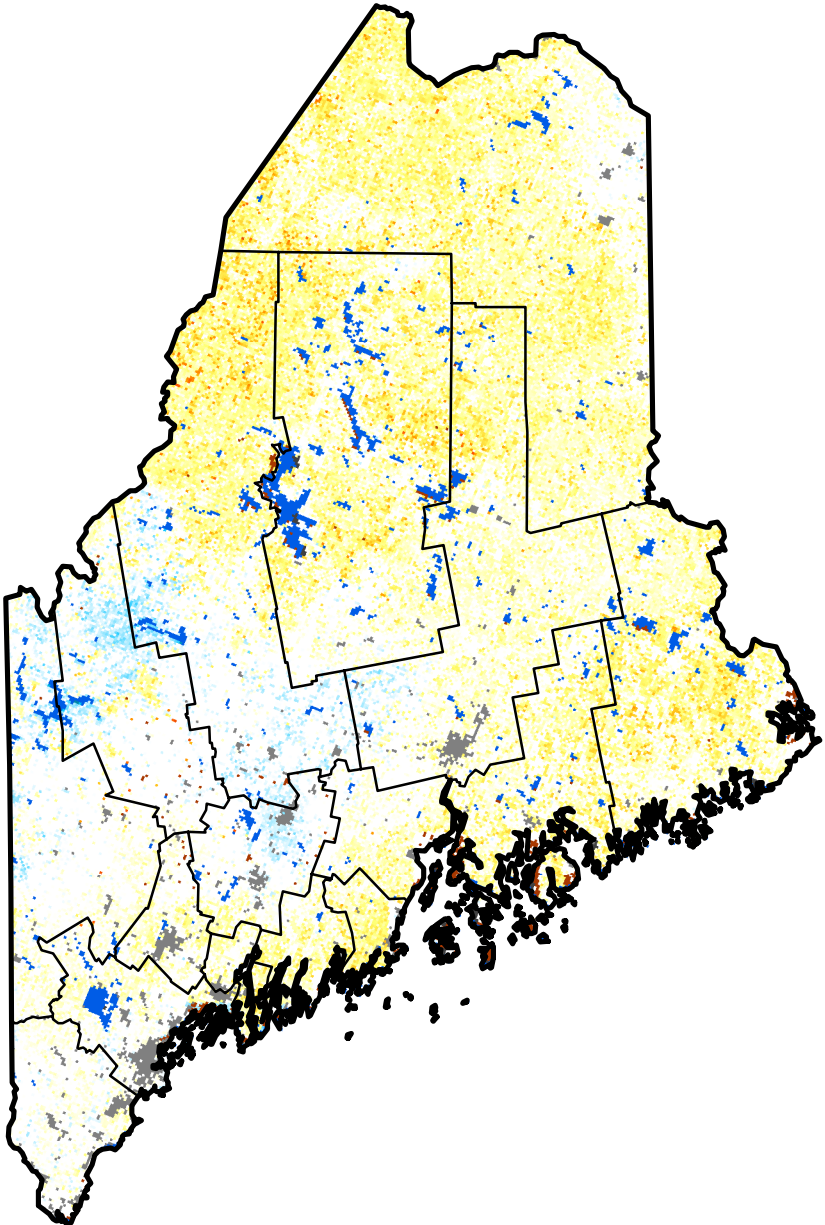

Quick Drought Response Index

Maine

September 10, 2017
(Week 37)

Conditions Relative to
4-Week Historical Average

-  Wetter
-  Near Average
-  Drier
-  Out of Season
-  Urban
-  No Data
-  Water

CALMIT
University of Nebraska - Lincoln
Center for Advanced Land Management Information Technologies