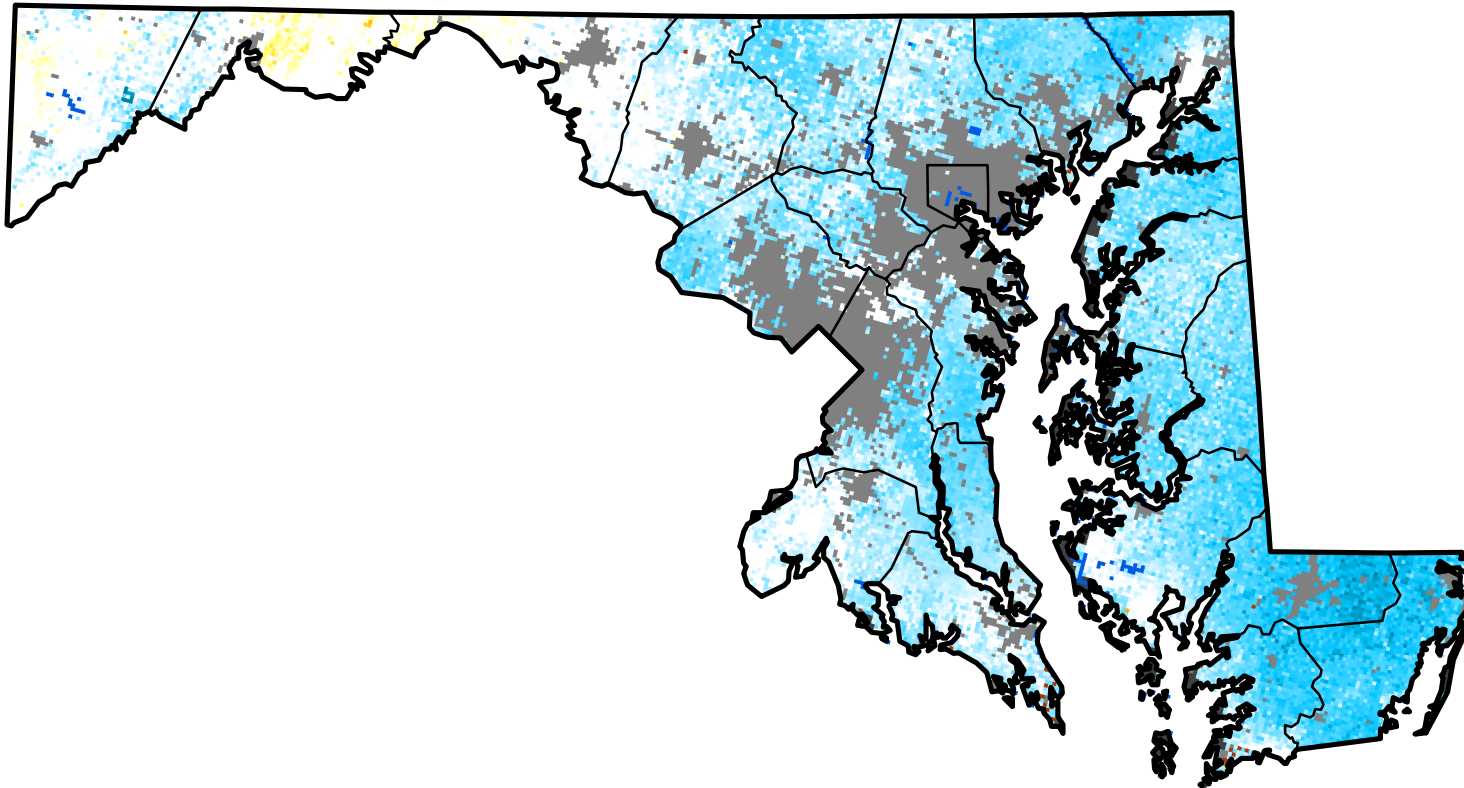

Quick Drought Response Index

Maryland

September 10, 2017
(Week 37)

Conditions Relative to
4-Week Historical Average

CALMIT
University of Nebraska - Lincoln
Center for Advanced Land Management Information Technologies