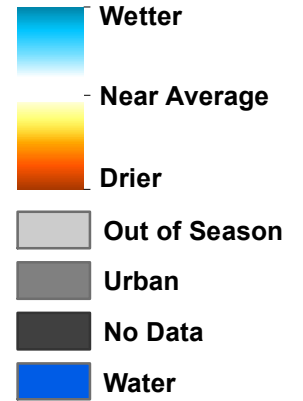

Quick Drought Response Index

Maryland

September 10, 2017
(Week 37)

Conditions Relative to
4-Week Historical Average

CALMIT
University of Nebraska - Lincoln
Center for Advanced Land Management Information Technologies