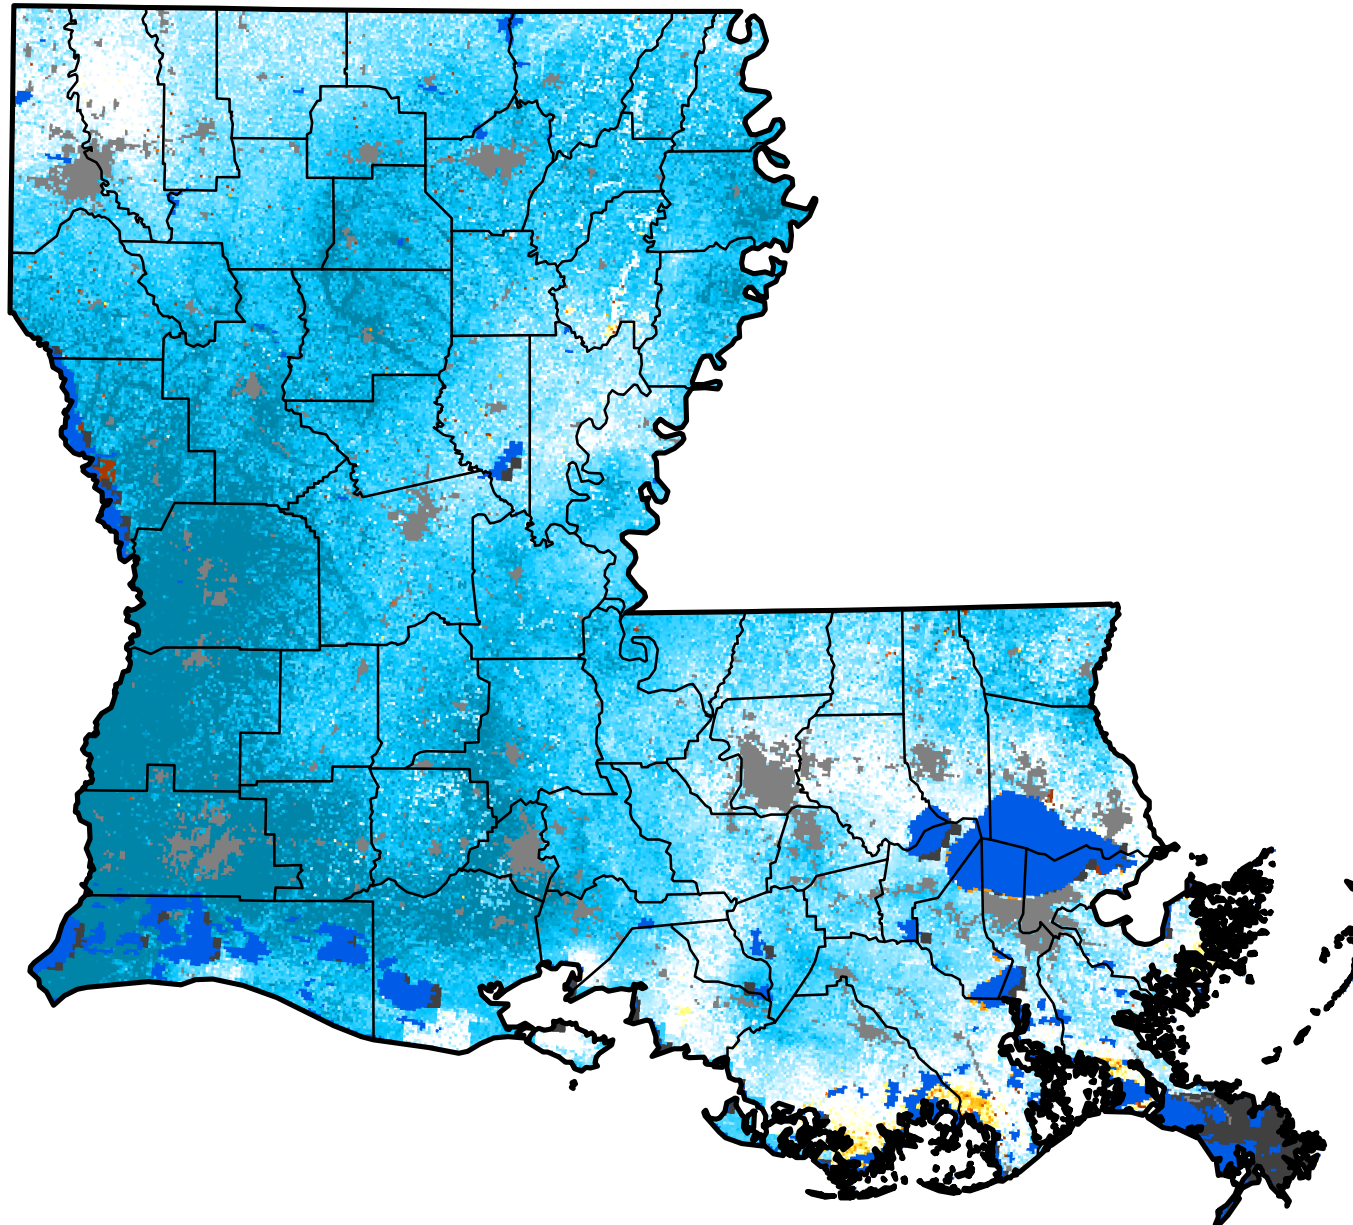

Quick Drought Response Index

Louisiana

September 10, 2017
(Week 37)

Conditions Relative to
4-Week Historical Average

CALMIT
University of Nebraska - Lincoln
Center for Advanced Land Management Information Technologies