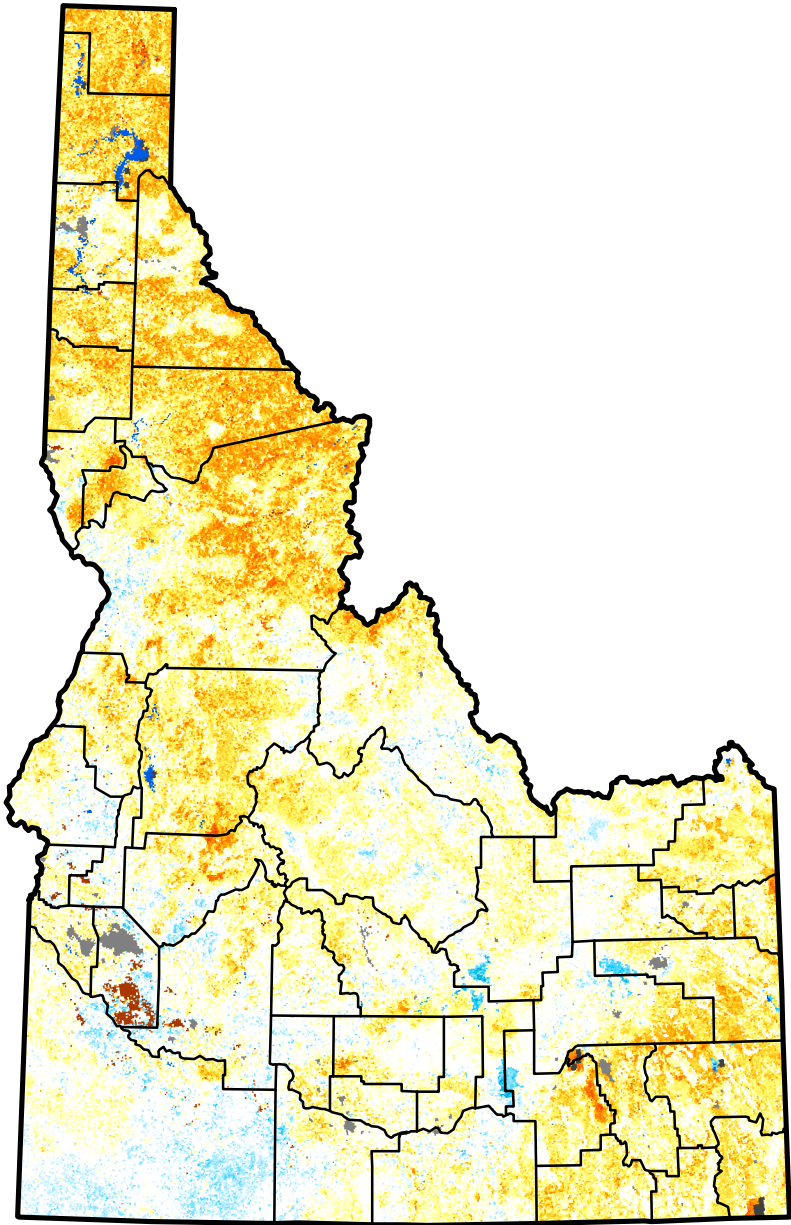

Quick Drought Response Index

Idaho

September 10, 2017
(Week 37)

Conditions Relative to
4-Week Historical Average

CALMIT
University of Nebraska - Lincoln
Center for Advanced Land Management Information Technologies