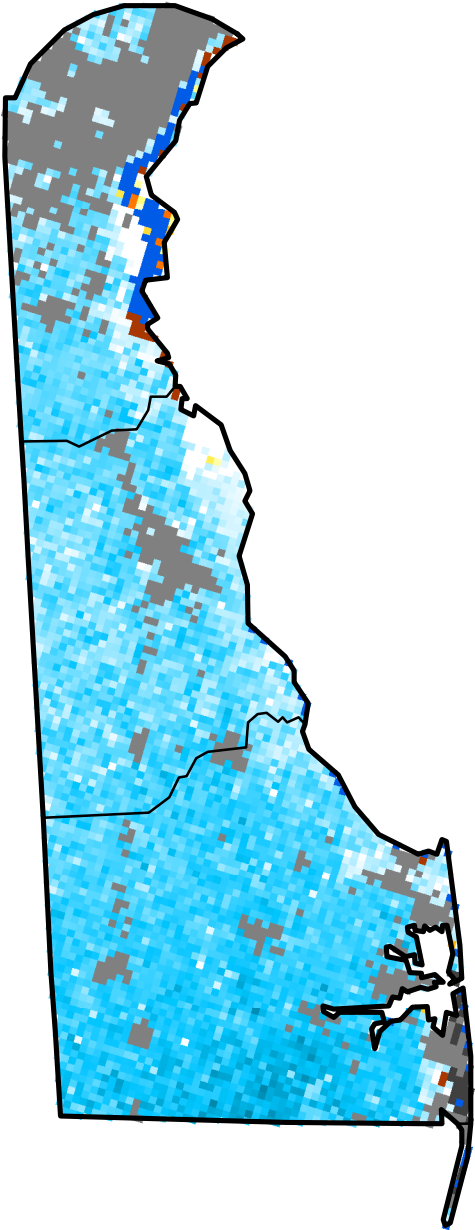

Quick Drought Response Index

Delaware

September 10, 2017
(Week 37)

Conditions Relative to
4-Week Historical Average

-  Wetter
-  Near Average
-  Drier
-  Out of Season
-  Urban
-  No Data
-  Water

CALMIT
University of Nebraska - Lincoln
Center for Advanced Land Management Information Technologies