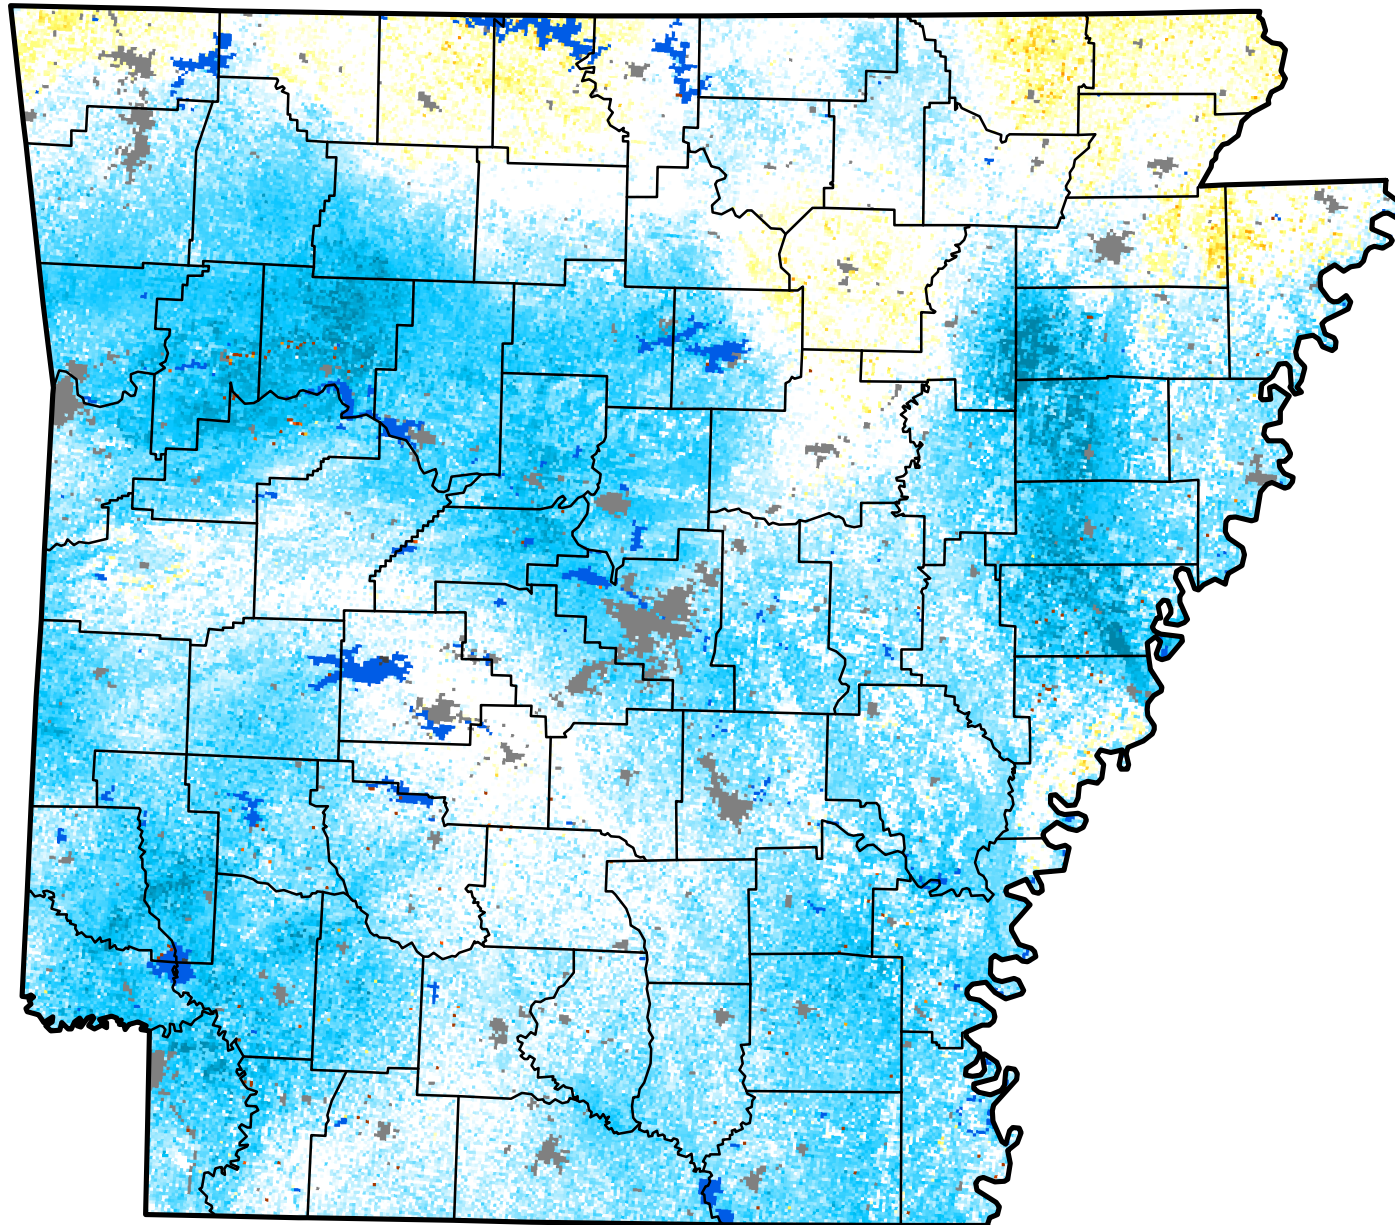

Quick Drought Response Index

Arkansas

September 10, 2017
(Week 37)

Conditions Relative to
4-Week Historical Average

CALMIT
University of Nebraska - Lincoln
Center for Advanced Land Management Information Technologies